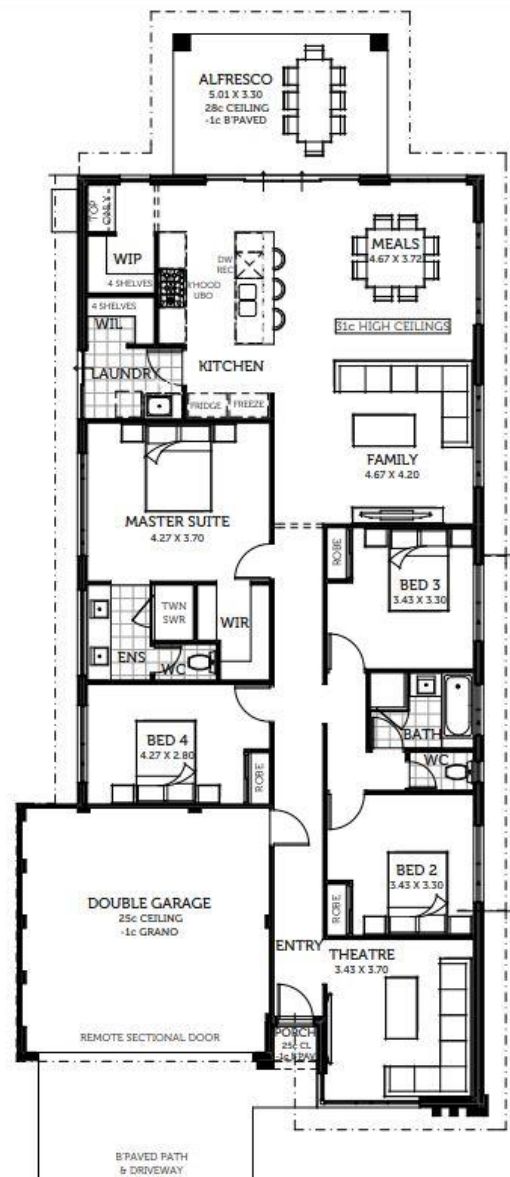

4  2  2 

THE EVEREST

Lot 28 Sugargum Rise, Kiara

- Choice of 6 Designer Elevations
- Colorbond Roof Cover or Tiled Roof Cover
- Deluxe 900mm Stainless Steel Kitchen Appliances
- Essastone to Kitchen, Ensuite, Bathroom & Laundry
- Reverse Cycle Ducted Air-conditioning with iZone
- Tiles to Living Areas & Wet Areas
- Carpet to Bedrooms
- Window Coverings
- Pivot Shower Screen to Ensuite and Bathroom
- Bosch Instantaneous Hot Water System
- Lifetime Structural Warranty