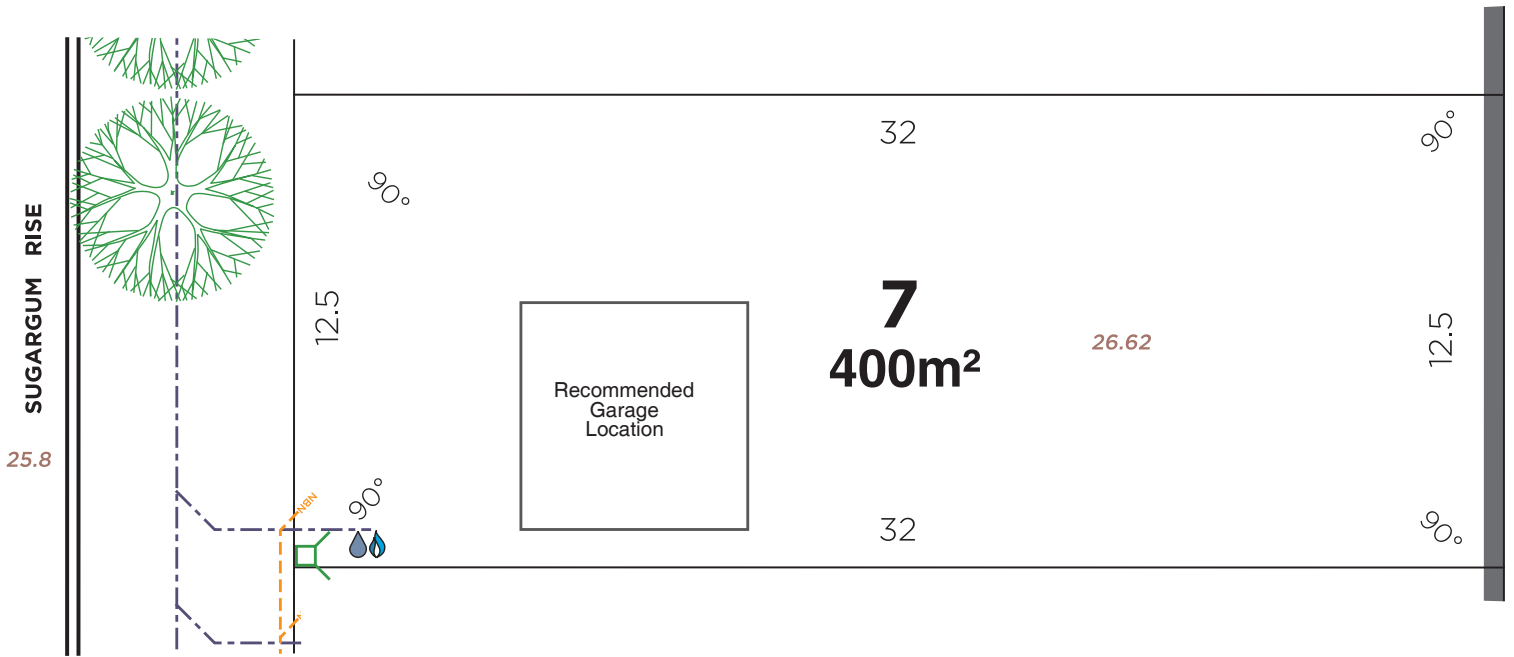

6

26.72

8

26.52